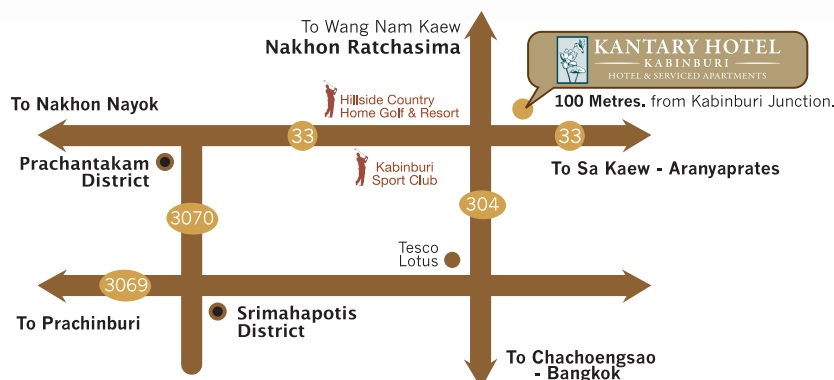

KANTARY HOTEL
KABINBURI
HOTEL & SERVICED APARTMENTS

For reservations, please call
Ins.0-3728-2699
0-3720-3193